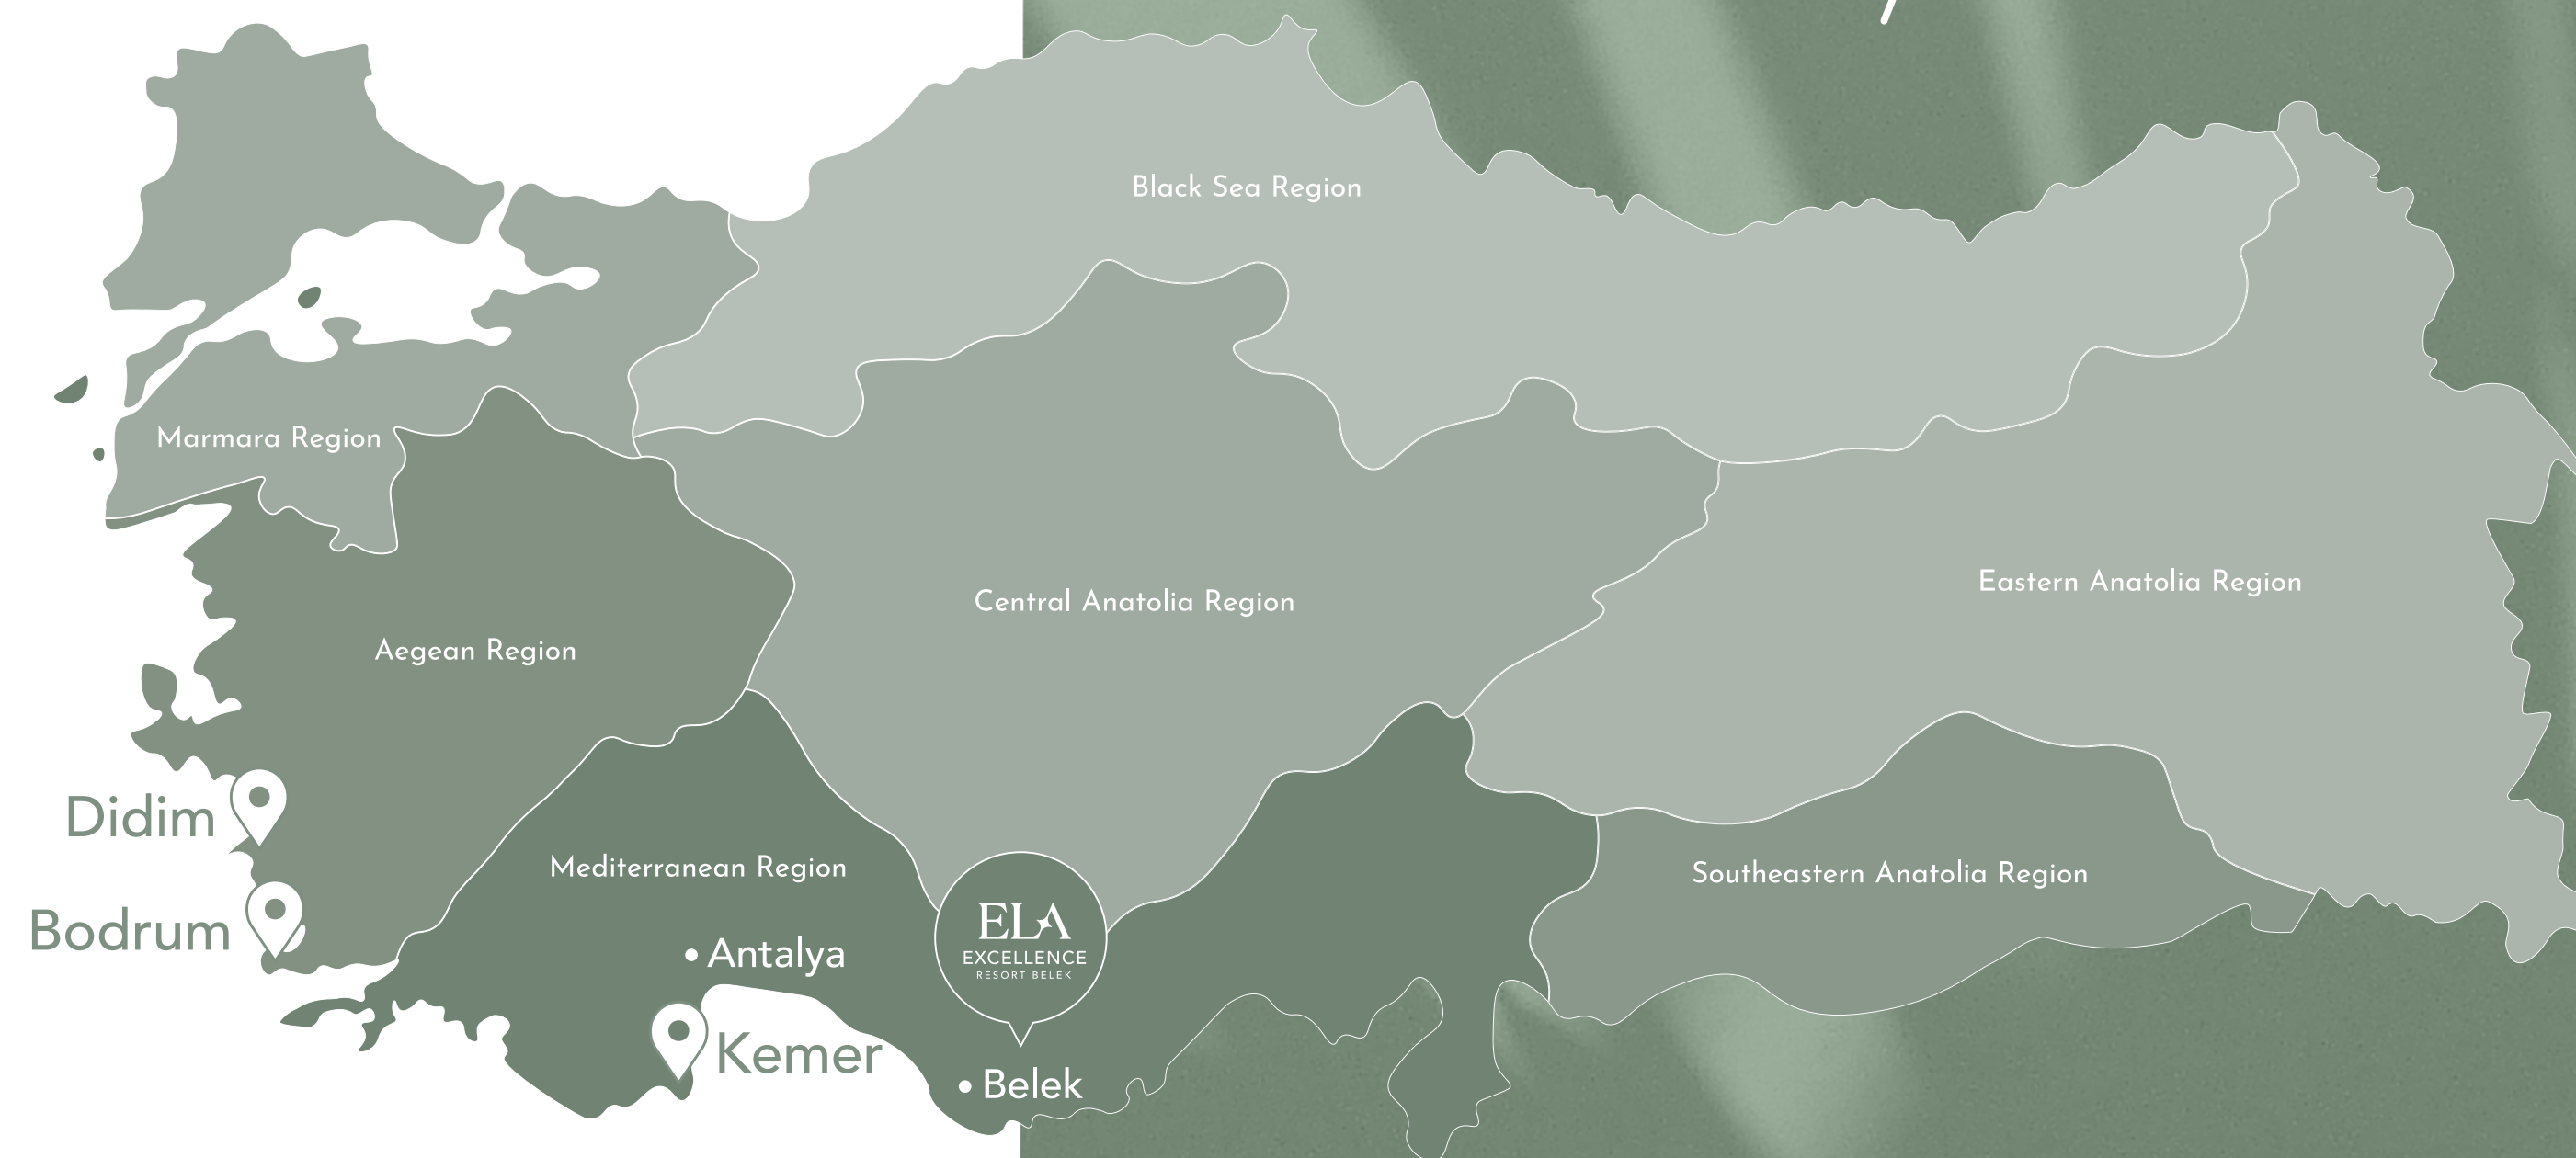

Superior Garden View

45 m² | 2 Adults + 2 Children or 3 Adults

Superior Sea View

45 m² | 2 adults + 2 children or 3 adults

We're situated at the prime İskele site in Belek, where the shimmering golden sands of Antalya's coast blend seamlessly with the Mediterranean's azure waters.

This coveted location is conveniently just 2 km away from downtown Belek, 45 km from the bustling center of Antalya, and 35 km from the airport.

New projects

Our new projects include Didim, Bodrum and Kemer.